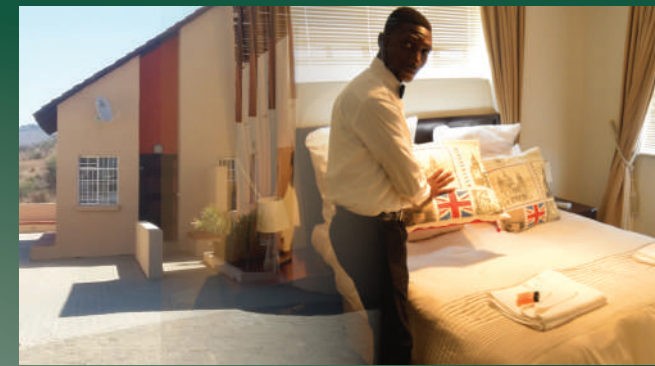

Guesthouse Rates

Guesthouse 1

- . Sleeps 2 : R600 per unit per night

Guesthouse 2

- . Sleeps 6 : R1200 per unit per night

Please note that rates listed above only serve as an indication of the cost and are subject to change without prior notice.

Changes are mainly due to currency fluctuation, increases in fuel and lodging etc.

Rates include daily serving and cleaning by Hospitality and Tourism students of ORBIT College